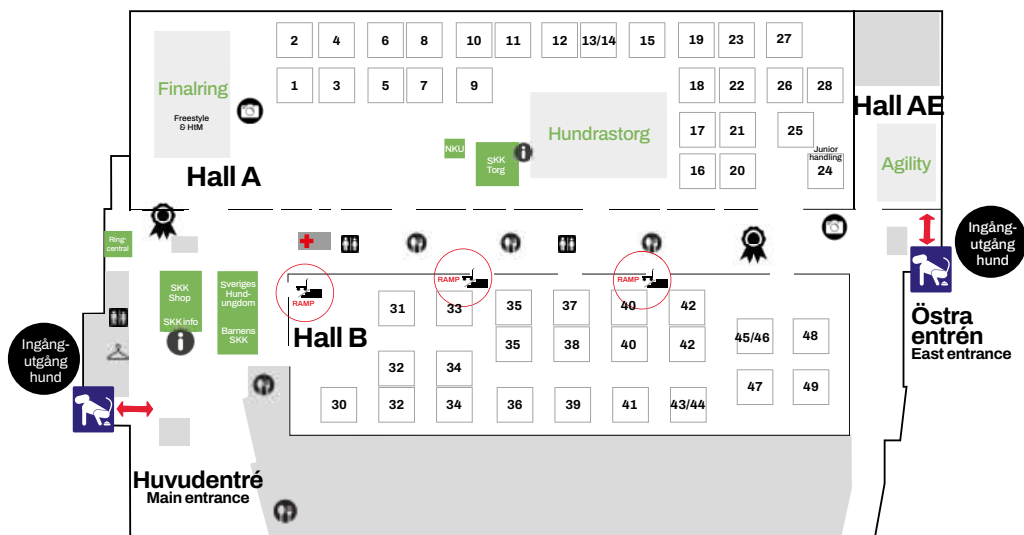

OBS!!! Var ute i god tid - tänk på eventuella köer vid veterinärbesiktning och parkering.

- Framför rasen betyder att det är en domarändring.
- + Vid en domare betyder att raser flyttats från denna domare, se angiven ring.

Mätas:

Du som har en hundras som ska mätas - var på plats i god tid innan bedömningen börjar.

Start of judging see each ring.

Veterinary control is open 07.00 - 11.00

Normal pace is about 15-20 dogs per hour. It may sometimes be quicker, for example if several dogs are absent, so you as an exhibitor is advised to count about 25 dogs per hour when estimating your dog's judging time. If your dog is of a breed with a large entry/big classes you may have to be present even earlier so your dog don't miss the first line-up in the class.

NOTE!!! Arrive in good time - be aware of possible queues at the veterinary inspection and parking.

- In front of the breed means there is a change of judge.
- + By a judge means that one or more breeds has been moved, see the specified ring.

Measuring:

If you have a breed that has to be measured, please be at the ringside in due time before the judging starts.