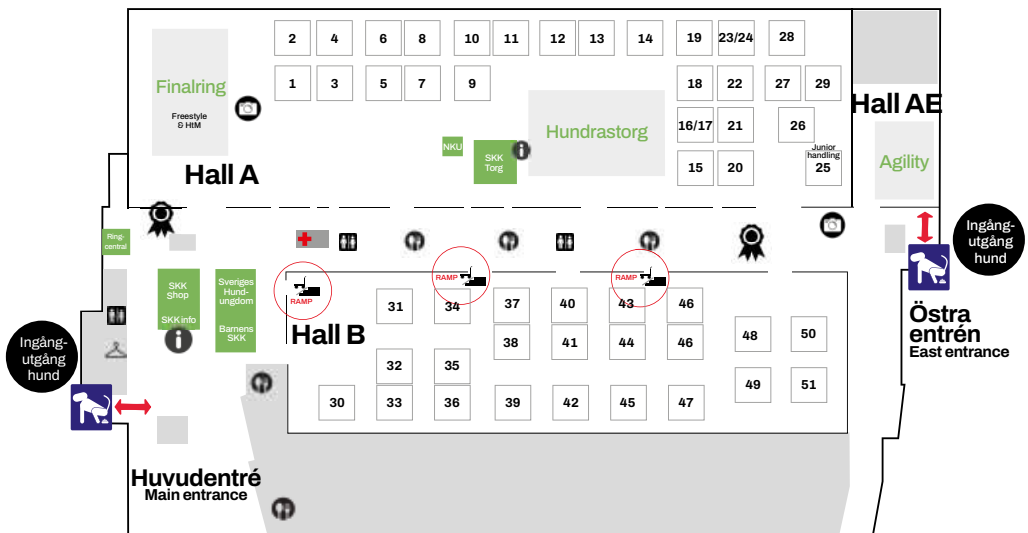

OBS!!! Var ute i god tid - tänk på eventuella köer vid veterinärbesiktning och parkering.

- Framför rasen betyder att det är en domarändring.
- + Vid en domare betyder att raser flyttats från denna domare, se angiven ring.

Mättras:

Du som har en hundras som ska mätas - var på plats i god tid innan bedömningen börjar.

Start of judging see each ring.

Veterinary control is open 07.00 - 11.00

Normal pace is about 15-20 dogs per hour. It may sometimes be quicker, for example if several dogs are absent, so you as an exhibitor is advised to count about 25 dogs per hour when estimating your dog's judging time. If your dog is of a breed with a large entry/big classes you may have to be present even earlier so your dog don't miss the first line-up in the class.

NOTE!!! Arrive in good time - be aware of possible queues at the veterinary inspection and parking.

- In front of the breed means there is a change of judge.
- + By a judge means that one or more breeds has been moved, see the specified ring.

Measuring:

If you have a breed that has to be measured, please be at the ringside in due time before the judging starts.